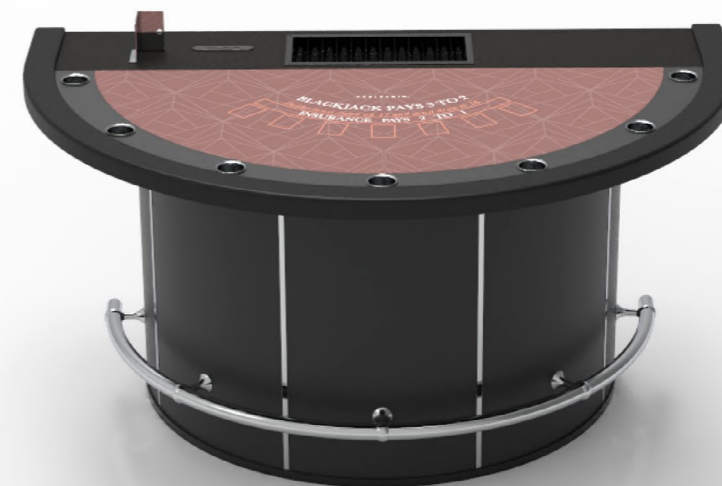

ROULETTE

Dimensions: 270x145x85 cm

CARD TABLE

Dimensions: 188x125x96/74cm

BACCARAT

Dimensions: 220x115x74 cm

Diamond Collection

The Diamond collection design was born from a new conception of casino tables. A strong impact line, which attracts and lightens as a precious jewel. The base has some details which reflect the light, creating a wonderful optical effect.

ROULETTE

Dimensions: 290x165x85cm

CARD TABLE

Dimensions: 220x135x96cm

BACCARAT

Dimensions: 260x155x74cm

Smart Collection

Smart, as the name itself expresses, is the collection designed to be essential, without sacrificing the aesthetic taste and functionality typical of Tableswin. Clean lines, refined materials and simple taste characterize this collection.

ROULETTE

Dimensions: 290x165x85cm

CARD TABLE

Dimensions: 220x135x96/74cm

BACCARAT

Dimensions: 260x155x74 cm

Venice Collection

The lagoon, the gondolas, the wood, the water, reflexes and warmth, sensations and emotions which propose themselves again through the new Venice collection. Thinking to the city of love, you can't forget about the lagoon pilings which are characteristics through the gondolier's canals.

ROULETTE

Dimensions: 290x165x85cm

CARD TABLE

Dimensions: 220x135x96/74cm

BACCARAT

Dimensions: 260x155x74 cm

HEADQUARTER

via Borgo Zucco 52
Tezze sul Brenta - 36056
Vicenza - Italy