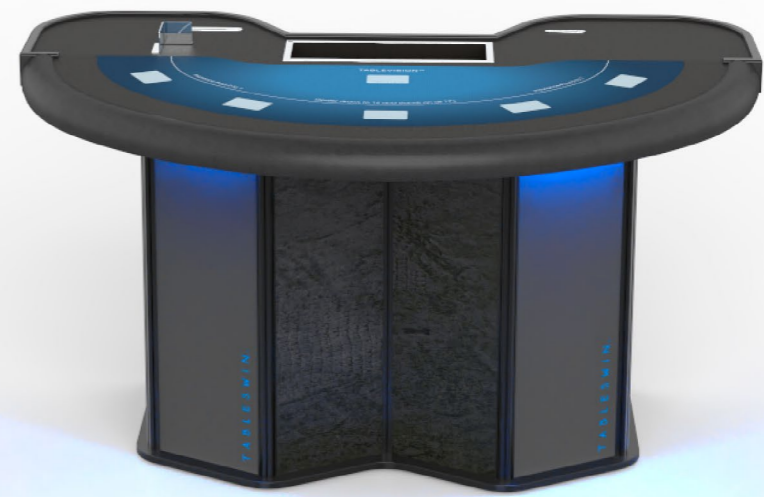

T A B L E S W I N .

Revolution Collection

Revolution is a collection of tables that are completely revolutionary compared to the classic game tables. Structure with metal profiles, modular panels, technical fabric, gaming felt restricted to the only playing area for considerable savings in replacement, small table size, and more! A new game concept by TablesWin.

ROULETTE

Dimensions: 270x145x85 cm

CARD TABLE

Dimensions: 188x125x96/74cm

BACCARAT

Dimensions: 220x115x74 cm

Diamond Collection

The Diamond collection design was born from a new conception of casino tables. A strong impact line, which attracts and lightens as a precious jewel. The base has some details which reflect the light, creating a wonderful optical effect.

ROULETTE

Dimensions: 290x165x85cm

CARD TABLE

Dimensions: 220x135x96cm

BACCARAT

Dimensions: 260x155x74cm

Smart Collection

Smart, as the name itself expresses, is the collection designed to be essential, without sacrificing the aesthetic taste and functionality typical of Tableswin. Clean lines, refined materials and simple taste characterize this collection.