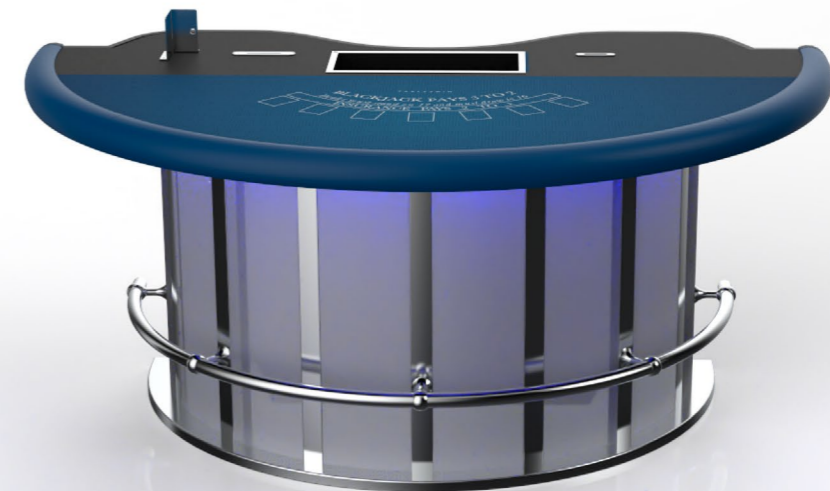

ROULETTE

Dimensions: 270x145x85 cm

CARD TABLE

Dimensions: 188x125x96/74cm

BACCARAT

Dimensions: 220x115x74 cm

Diamond Collection

The Diamond collection design was born from a new conception of casino tables. A strong impact line, which attracts and lightens as a precious jewel. The base has some details which reflect the light, creating a wonderful optical effect.

ROULETTE

Dimensions: 290x165x85cm

CARD TABLE

Dimensions: 220x135x96cm

BACCARAT

Dimensions: 260x155x74cm

Smart Collection

Smart, as the name itself expresses, is the collection designed to be essential, without sacrificing the aesthetic taste and functionality typical of Tableswin. Clean lines, refined materials and simple taste characterize this collection.

ROULETTE

Dimensions: 290x165x85cm

CARD TABLE

Dimensions: 220x135x96/74cm

BACCARAT

Dimensions: 260x155x74 cm

Venice Collection

The lagoon, the gondolas, the wood, the water, reflexes and warmth, sensations and emotions which propose themselves again through the new Venice collection. Thinking to the city of love, you can't forget about the lagoon pilings which are characteristics through the gondolier's canals.

ROULETTE

Dimensions: 290x165x85cm

CARD TABLE

Dimensions: 220x135x96/74cm

BACCARAT

Dimensions: 260x155x74 cm

HEADQUARTER

via Borgo Zucco 52
Tezze sul Brenta - 36056
Vicenza - Italy