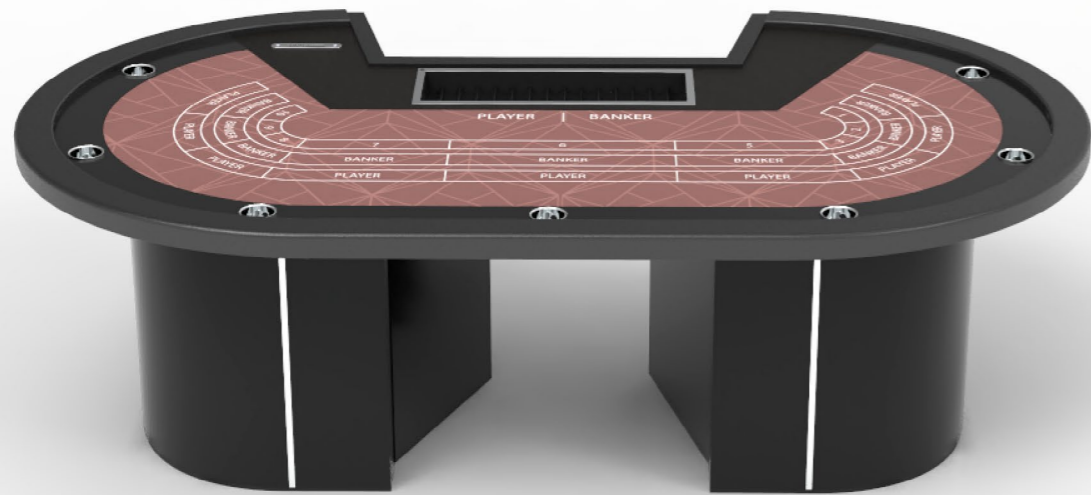

ROULETTE

Dimensions: 270x145x85 cm

CARD TABLE

Dimensions: 188x125x96/74cm

BACCARAT

Dimensions: 220x115x74 cm

Diamond Collection

The Diamond collection design was born from a new conception of casino tables. A strong impact line, which attracts and lightens as a precious jewel. The base has some details which reflect the light, creating a wonderful optical effect.

ROULETTE

Dimensions: 290x165x85cm

CARD TABLE

Dimensions: 220x135x96cm

BACCARAT

Dimensions: 260x155x74cm

Smart Collection

Smart, as the name itself expresses, is the collection designed to be essential, without sacrificing the aesthetic taste and functionality typical of Tableswin. Clean lines, refined materials and simple taste characterize this collection.

ROULETTE

Dimensions: 290x165x85cm

CARD TABLE

Dimensions: 220x135x96/74cm

BACCARAT

Dimensions: 260x155x74 cm

Venice Collection

The lagoon, the gondolas, the wood, the water, reflexes and warmth, sensations and emotions which propose themselves again through the new Venice collection. Thinking to the city of love, you can't forget about the lagoon pilings which are characteristics through the gondolier's canals.

ROULETTE

Dimensions: 290x165x85cm

CARD TABLE

Dimensions: 220x135x96/74cm

BACCARAT

Dimensions: 260x155x74 cm

HEADQUARTER

via Borgo Zucco 52
Tezze sul Brenta - 36056
Vicenza - Italy