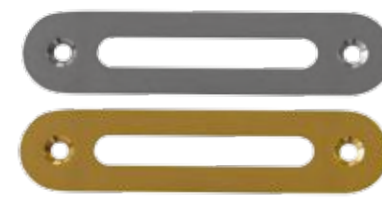

C O V E R 0 2

Cover 11 x 2,5 x 3mm thickness. Available in gold and chrome finish.