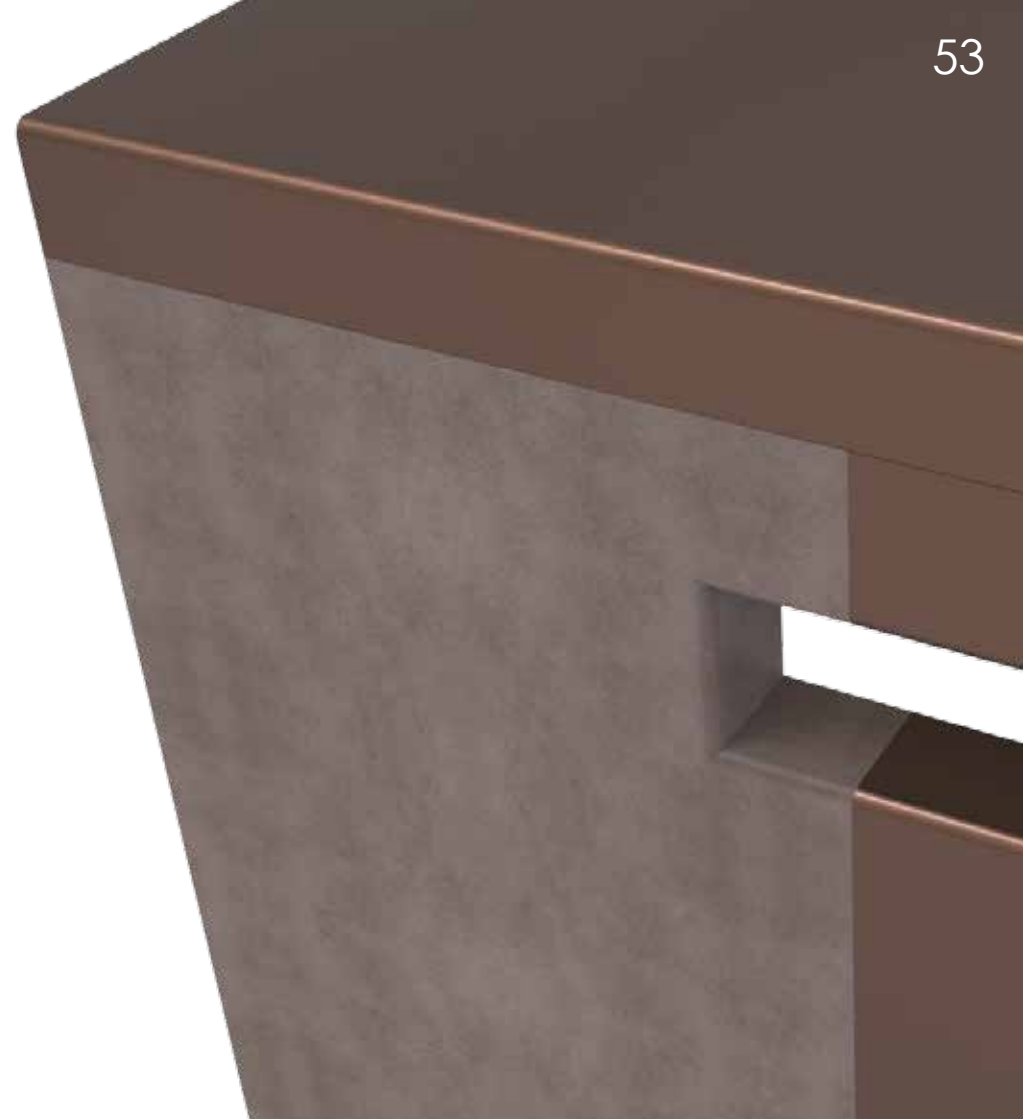

## F O L I A G E

Table made in lacquered wood with copper golden details. Dimensions: 35 x 35 x 55h cm. Finish: 100% polyester.

## V E N I C E

Table made in lacquered wood  
with faux leather Nubuck inserts.  
Dimensions: 35 x 35 x 55h cm. Finish:  
100% polyester.